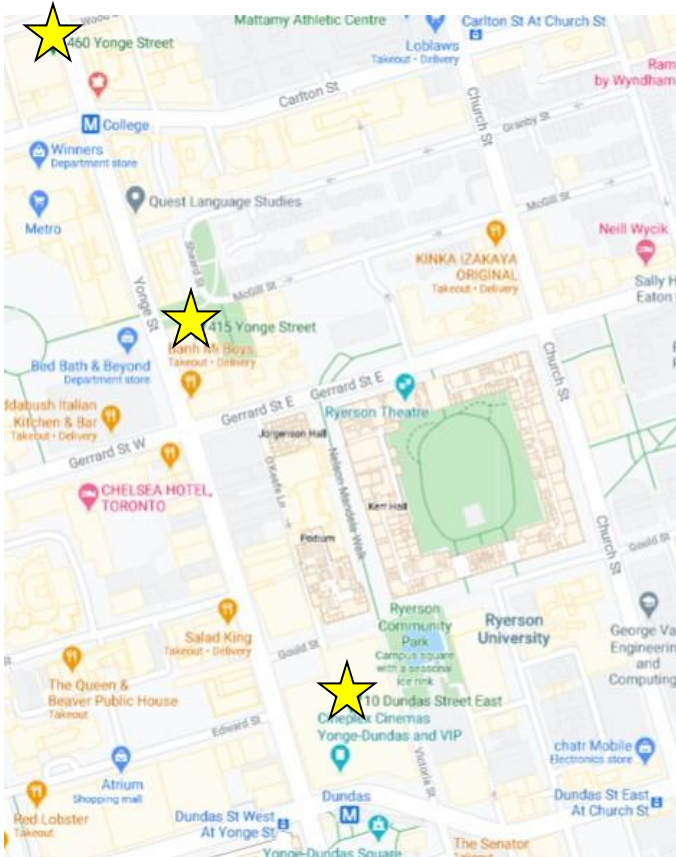

Toronto Film School

College-Dundas Campus

► Getting here

College-Dundas Campus has three locations:

- 460 Yonge Street
- 10 Dundas Street E., 7th floor
- 415 Yonge Street, 6th, 8th & 15th floor

Toronto Transit

Union station is approximately at 20 minute walk away, or a short ride on the subway.

Parking

Paid parking is available on the east side of 10 Dundas, north of Dundas Street on Victoria Street. Toronto Eaton Centre also has parking available. For all options, visit www.parking.greenp.com

► Other establishments in and around the neighbourhood

Nearby Public Libraries:

- [City Hall](#) – Nathan Phillips Square, 100 Queen Street West
- [Parliament Street](#) – 269 Gerrard Street East
- [Lillian H. Smith](#) – 239 College Street
- [Toronto Reference Library](#) - 789 Yonge Street (Yonge St. & Bloor St.), Toronto

Toronto Film School

College-Dundas Campus

Restaurants, Eateries and Entertainment:

- Dundas Square is in the heart of downtown Toronto. A multitude of restaurants, theatres, museums, and attractions are within steps of campus. Check out the Urban Eatery at the Eaton Centre for lots of great options!